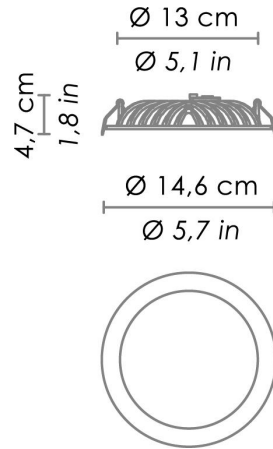

Recessed lamps with a matt white painted die-cast aluminium frame. The product is suitable for indoor use only.

CODE COLOR

LD0146B3 White

DIMENSIONS AND HOLES

Dimensions $\varnothing$ 14,6 - 4,7 cm / $\varnothing$ 5,7 - 1,8 in
Hole for fitting $\varnothing$ 13 cm / $\varnothing$ 5,1 in

ILLUMINOTECHNICAL SPECIFICATIONS

Source LED
Type SMD
Total Watt 12,8 W
Lumen lamp 595 lm
Beam angle 130°
Colour temperature 3000 K
CRI >80
Dimmer TRIAC
Compatible dimmers Compatible with most Triac dimmers available on the market
Lamp life minimum 2 years guaranteed

ILLUMINOTECHNICAL SPECIFICATIONS

Driver included
Voltage 220-240 V
Frequency 50/60 Hz

PHYSICAL SPECIFICATIONS