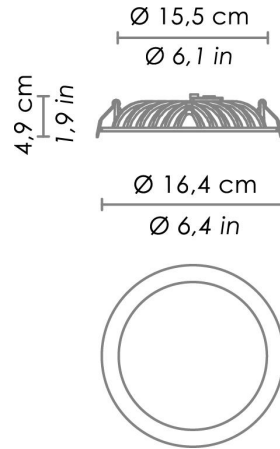

Recessed lamps with a matt white painted die-cast aluminium frame. The product is suitable for indoor use only.

CODE COLOR

LD0147B3 White ☐

DIMENSIONS AND HOLES

Dimensions $\varnothing$ 16,4 - h 4,9 cm / $\varnothing$ 6,4 - h 1,9 in
Hole for fitting $\varnothing$ 15,5 cm / $\varnothing$ 6,1 in

ILLUMINOTECHNICAL SPECIFICATIONS

Source LED
Type SMD
Total Watt 19,7 W
Lumen lamp 990 lm
Colour temperature 3000 K
CRI >80
Dimmer TRIAC
Compatible dimmers Compatible with most Triac dimmers available on the market
Lamp life minimum 2 years guaranteed

ILLUMINOTECHNICAL SPECIFICATIONS

Driver included
Voltage 220-240 V
Frequency 50/60 Hz

PHYSICAL SPECIFICATIONS

Thermal dissipation passive