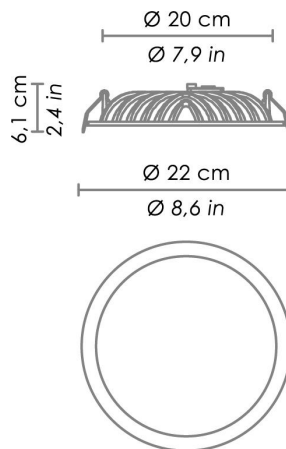

Recessed lamps with a matt white painted die-cast aluminium frame. The product is suitable for indoor use only.

CODE COLOR

LD0148B3

White

DIMENSIONS AND HOLES

Dimensions	Ø 22 - 6,1 cm / Ø 8,6 - 2,4 in
Hole for fitting	Ø 20 cm / Ø 7,9 in

ILLUMINOTECHNICAL SPECIFICATIONS

Source	LED
Type	SMD
Total Watt	24,5 W
Lumen lamp	1270 lm
Beam angle	150°
Colour temperature	3000 K
CRI	>80
Dimmer	TRIAC
Compatible dimmers	Compatible with most Triac dimmers available on the market
Lamp life	minimum 2 years guaranteed

ILLUMINOTECHNICAL SPECIFICATIONS

Driver	included
Voltage	220-240 V
Frequency	50/60 Hz

PHYSICAL SPECIFICATIONS