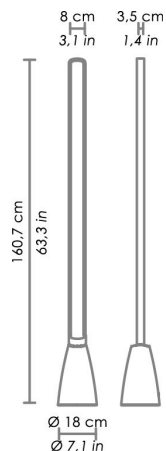

STRIPE

FLOOR

LED dimmable

IP20

AI LIGHTS
LATTI

Floor lamps with a matt white or sand painted die-cast aluminium frame, and a satin-finish opaline polycarbonate diffuser. The product is suitable for indoor use only.

CODE COLOR

LD0079B3

White

DIMENSIONS AND HOLES

Dimensions

Ø 18 - 167 cm / Ø 7,1 - 65,7 in

ILLUMINOTECHNICAL SPECIFICATIONS

Source	LED
Type	SMD
Power LED	35 W
Total Watt	39 W
Lumen LED board	3500 lm
Lumen lamp	2630 lm
Beam angle	240°
Colour temperature	3000K
CRI	>90
Dimmer	TOUCH DIMMER
Lamp life	minimum 2 years guaranteed

ILLUMINOTECHNICAL SPECIFICATIONS

Driver	included
Voltage	100-240 V
Frequency	50/60 Hz

PHYSICAL SPECIFICATIONS