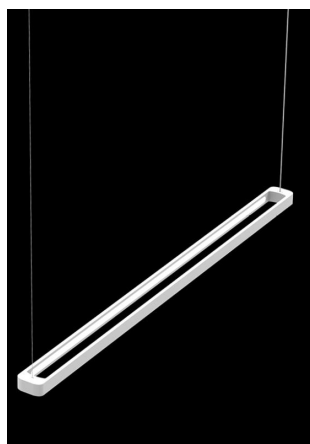

# STRIPE

HANGING

LED dimmable

IP20

AI LIGHTS  
LATTI

Design Federico de Majo

A collection of wall, ceiling, hanging and floor lamps with a matt white painted aluminium fixture, a satin finish polycarbonate diffuser and a LED light source. The Stripe magneto collection has a special system for fixing the lamp fixture to the support bracket. This system simplifies and speeds up installation.

## DIMENSIONS AND HOLES

Dimensions 134 - h 150 cm / 52,8 - h 59 in