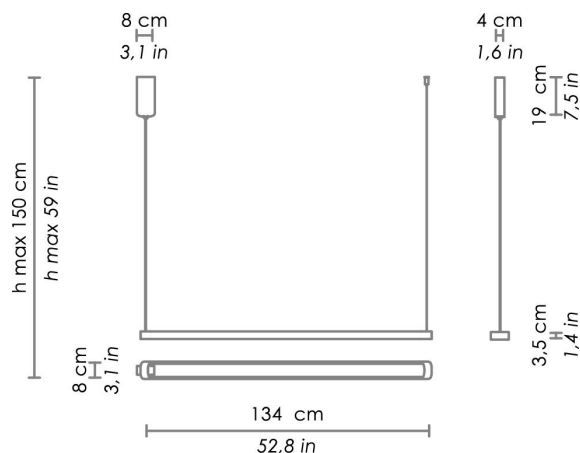

STRIPE

HANGING

LED dimmable

IP20

AI LIGHTS
LATTI

Design Federico de Majo

A collection of wall, ceiling, hanging and floor lamps with a matt white painted aluminium fixture, a satin finish polycarbonate diffuser and a LED light source. The Stripe magneto collection has a special system for fixing the lamp fixture to the support bracket. This system simplifies and speeds up installation.

CODE COLOR

LD0371B3 White

DIMENSIONS AND HOLES

Dimensions 134 - h 150 cm / 52,8 - h 59 in

ILLUMINOTECHNICAL SPECIFICATIONS

Source	LED
Type	SMD
Power LED	35 W
Total Watt	29 W
Lumen LED board	3920 lm
Lumen lamp	2750 lm
Colour temperature	3000 K
CRI	>80
Compatible dimmers	Compatible with most Triac dimmers available on the market
Lamp life	minimum 3 years guaranteed

ILLUMINOTECHNICAL SPECIFICATIONS

Driver	included
Voltage	100-240 V
Frequency	50 - 60 HZ