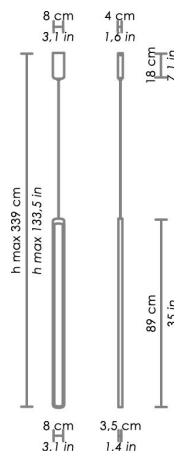

STRIPE

HANGING

LED dimmable

IP20

AI LIGHTS
LATTI

Design Federico de Majo

A collection of wall, ceiling, hanging and floor lamps with a matt white painted aluminium fixture, a satin finish polycarbonate diffuser and a LED light source. The Stripe magneto collection has a special system for fixing the lamp fixture to the support bracket. This system simplifies and speeds up installation.

CODE COLOR

LD0374B3 White

DIMENSIONS AND HOLES

Dimensions h 89 - 889 cm / h 35 - 350 in

ILLUMINOTECHNICAL SPECIFICATIONS

Source	LED
Type	SMD
Power LED	23 W
Total Watt	25 W
Lumen LED board	2580 lm
Lumen lamp	1800 lm
Colour temperature	3000 K
CRI	>80
Compatible dimmers	Compatible with most Triac dimmers available on the market
Lamp life	minimum 3 years guaranteed

ILLUMINOTECHNICAL SPECIFICATIONS

Driver	included
Voltage	100-240 V
Frequency	50 - 60 HZ