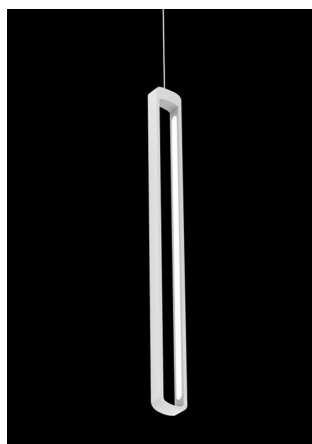

# STRIPE

HANGING

LED dimmable

IP20

AI LIGHTS  
LATTI

Design Federico de Majo

A collection of wall, ceiling, hanging and floor lamps with a matt white painted aluminium fixture, a satin finish polycarbonate diffuser and a LED light source. The Stripe magneto collection has a special system for fixing the lamp fixture to the support bracket. This system simplifies and speeds up installation.

CODE COLOR

LD0374B3 White

## DIMENSIONS AND HOLES

Dimensions h 89 - 889 cm / h 35 - 350 in