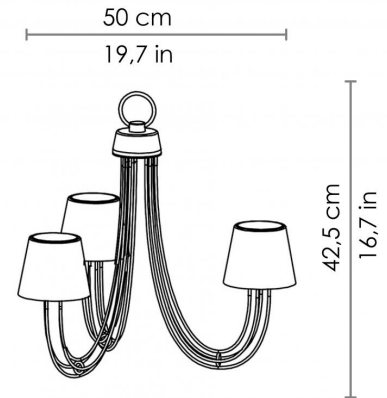

AI LIGHTS LATI

COLLECTION

POLDINA

HANGING

POLDINA

HANGING

AI LIGHTS
LATTI

A rechargeable hanging lamp with a matte white or corten painted aluminium fixture, a polycarbonate diffuser and a LED light source.
The Poldina collection has IP54 protection, making it ideal for indoor and outdoor use. Battery life guaranteed for more carica batteria con entrata micro usb - power charger with micro usb plug - included than 9 hours.
Rope not included

Power charger with micro usb plug - included

CODE	COLOR
------	-------

LD0290B3	White 
LD0290R3	Rust 

DIMENSIONS AND HOLES

Dimensions \varnothing 50 - h 42,5 cm / \varnothing 19,7 - h 16,7 in

ILLUMINOTECHNICAL SPECIFICATIONS

Source	LED
Type	SMD
Total Watt	2,2 W
Lumen lamp	154 lm
Colour temperature	3000 K
CRI	>80
Lamp life	about 450 charges

ILLUMINOTECHNICAL SPECIFICATIONS

Voltage	220-240 V
Frequency	50 - 60 HZ
Battery	lithium battery (18650/2200mAh*2) INCLUDED - REPLACEABLE
Charge	six hours