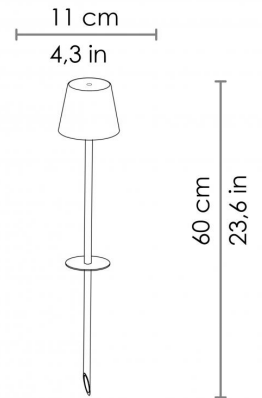

POLDINA

FLOOR

AI LIGHTS
LATTI

A rechargeable floor lamp with a matt painted aluminium fixture, a polycarbonate diffuser and a LED light source. Version with metallic leaves for indoor use only. Battery life guaranteed for more than 9 hours.

Power charger with micro USB plug - included.

CODE	COLOR
LD0282B3	White
LD0282R3	Rust

DIMENSIONS AND HOLES

Dimensions $\varnothing$ 11 - h 60 cm / $\varnothing$ 4,3 - h 23,6 in

ILLUMINOTECHNICAL SPECIFICATIONS

Source	LED
Type	SMD
Total Watt	2,2 W
Lumen lamp	154 lm
Colour temperature	3000 K
CRI	>80
Lamp life	about 450 charges

ILLUMINOTECHNICAL SPECIFICATIONS

Voltage	220-240 V
Frequency	50 - 60 HZ
Battery	lithium battery (18650/2200mAh*2) INCLUDED - REPLACEABLE
Charge	6 hours

PHYSICAL SPECIFICATIONS

Thermal dissipation	passive