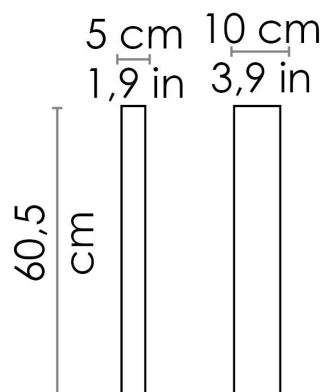

SLAT

FLOOR

AI LIGHTS
LATTI

Floor lamps with a matt white, dark grey or corten painted die-cast aluminium frame and a satin finish polycarbonate diffuser. The high IP rating (IP54 and IP65) makes the lamps ideal for indoor and outdoor use.

CODE COLOR

LD0154G3 Dark grey ●

DIMENSIONS AND HOLES

Dimensions 5 - 10 - 60,5 cm / 1,9 - 3,9 - 23,8 in

ILLUMINOTECHNICAL SPECIFICATIONS

source	LED
type	SMD
Power LED	6 W
total Watt	7 W
Lumen lamp	660 lm
Lumen lamp	530 lm
Colour temperaturr	3000 K
CRI	>80
Lamp life	minimum 2 years guaranteed
Driver OUTPUT	350 mA

ILLUMINOTECHNICAL SPECIFICATIONS

Driver	included
Voltage	100-240V
Frequency	50/60 Hz

PHYSICAL SPECIFICATIONS

Thermal dissipation	passive