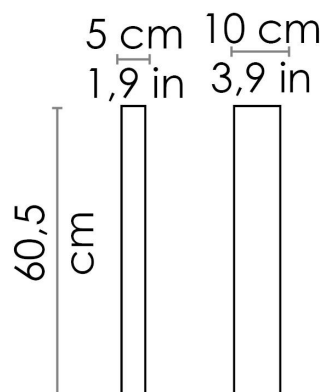

SLAT

FLOOR

AI LIGHTS
LATTI

Floor lamps with a matt white, dark grey or corten painted die-cast aluminium frame and a satin finish polycarbonate diffuser. The high IP rating (IP54 and IP65) makes the lamps ideal for indoor and outdoor use.

CODE COLOR

LD0155G3 Dark grey

DIMENSIONS AND HOLES

Dimensions 5 - 10 - 60,5 cm / 1,9 - 3,9 - 23,8 in

ILLUMINOTECHNICAL SPECIFICATIONS

source	LED
type	SMD
Power LED	2 x 6 W
total Watt	2 x 6,5 W
Lumen lamp	2 x 660 lm
Lumen lamp	2 x 500 lm
Colour temperaturr	3000 K
CRI	>80
Lamp life	minimum 2 years guaranteed
Driver OUTPUT	300 mA

ILLUMINOTECHNICAL SPECIFICATIONS

Driver	included
Voltage	100-240V
Frequency	50/60 Hz

PHYSICAL SPECIFICATIONS

Thermal dissipation	passive