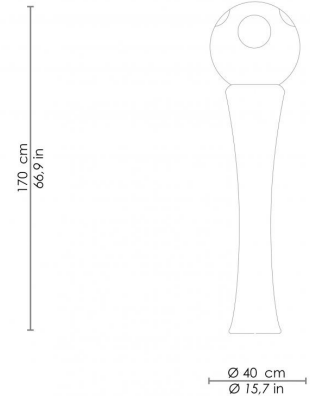

CAMOUFLAGE

FLOOR

LED dimmable

IP20

AI LIGHTS
LATTI

A collection of floor lamps made of self-extinguishing ultra-light material with a wall finish in sand, white and anthracite, and a transparent polycarbonate diffuser. The lamp can be customised and painted as required during the assembly phase.

CODE	COLOR
LD0535B3	White
LD0535G3	Dark grey
LD0535S3	Sand

DIMENSIONS AND HOLES

Dimensions $\varnothing$ 40 x h 170 cm / $\varnothing$ 15,7 x h 66,9 in

ILLUMINOTECHNICAL SPECIFICATIONS

Source	LED
Type	SMD
total Watt	3 x 0 - 12,8 W
Lumen lamp	3 x 0 - 595 lm
Colour temperature	3000 K
CRI	>80
Lamp life	minimum 3 years guaranteed
Dimmer	Compatible with most Triac dimmers available on the market

ILLUMINOTECHNICAL SPECIFICATIONS

Driver	included
Voltage	220-240 V
Frequency	50 - 60 HZ

PHYSICAL SPECIFICATIONS