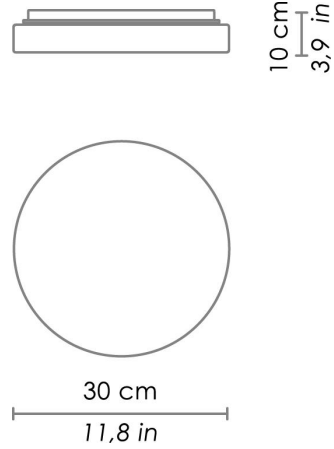

DRUM BAYONET

WALL

E27

IP20

AI LIGHTS
LATTI

Wall-ceiling lamps with diffuser in mouth-blown, satin-finish opal triplex glass, and white painted metal frame. Twist-lock system for the glass component. The product is suitable for indoor use only.

CODE COLOR

LL8910- White

DIMENSIONS AND HOLES

Dimensions $\varnothing$ 30 cm / $\varnothing$ 11,8 in

ILLUMINOTECHNICAL SPECIFICATIONS

Source E27
Type Bulb E27
Total Watt 1 x 52 HS
Lamp life minimum 2 years guaranteed

ILLUMINOTECHNICAL SPECIFICATIONS

Driver not included
Voltage 220-240 V
Frequency 50/60 Hz

PHYSICAL SPECIFICATIONS

We reserve the right to change the specifications of our product. For the latest information on the product visit www.zafferanoitalia.com