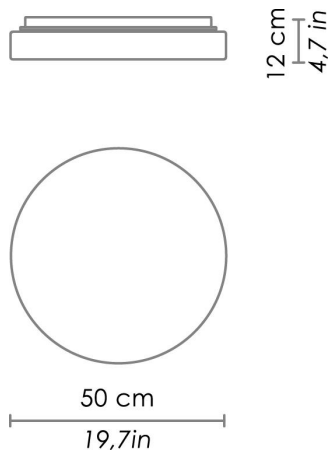

DRUM BAYONET

WALL

E27 IP20 CE

AI LIGHTS
LATTI

Wall-ceiling lamps with diffuser in mouth-blown, satin-finish opal triplex glass, and white painted metal frame. Twist-lock system for the glass component. The product is suitable for indoor use only.

CODE COLOR

LL8912- White

DIMENSIONS AND HOLES

Dimensions $\varnothing$ 50 cm / $\varnothing$ 19,7 in

ILLUMINOTECHNICAL SPECIFICATIONS

Source E27
Total Watt 3 x 52 HS
Lamp life minimum 2 years guaranteed

ILLUMINOTECHNICAL SPECIFICATIONS

Driver not included
Voltage 220-240 V
Frequency 50/60 Hz

PHYSICAL SPECIFICATIONS

We reserve the right to change the specifications of our product. For the latest information on the product visit www.zafferanoitalia.com