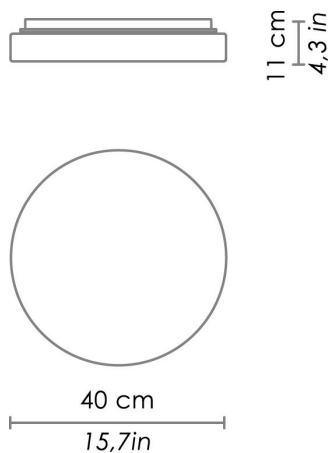

DRUM BAYONET

WALL

E27 IP20 CE

AI LIGHTS
LATTI

Wall-ceiling lamps with diffuser in mouth-blown, satin-finish opal triplex glass, and white painted metal frame. Twist-lock system for the glass component. The product is suitable for indoor use only.

CODE COLOR

LL8911- White

DIMENSIONS AND HOLES

Dimensions $\varnothing$ 40 cm / $\varnothing$ 15,7 in

ILLUMINOTECHNICAL SPECIFICATIONS

Source	E27
Type	Bulb E27
Total Watt	2 x 52 HS
Lamp life	minimum 2 years guaranteed

ILLUMINOTECHNICAL SPECIFICATIONS

Driver	not included
Voltage	220-240 V
Frequency	50/60 Hz

PHYSICAL SPECIFICATIONS

We reserve the right to change the specifications of our product. For the latest information on the product visit www.zafferanoitalia.com