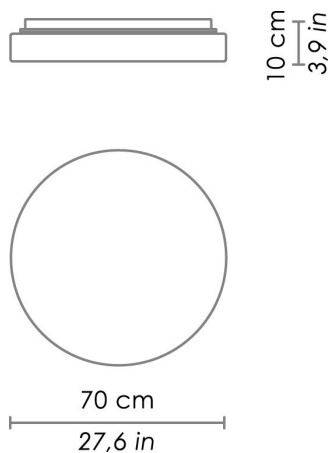

DRUM BAYONET

WALL

E27 IP20 CE

AI LIGHTS
LATTI

Wall-ceiling lamps with diffuser in mouth-blown, satin-finish opal triplex glass, and white painted metal frame. Twist-lock system for the glass component. The product is suitable for indoor use only.

CODE COLOR

LL8913- White

DIMENSIONS AND HOLES

Dimensions $\varnothing$ 70 cm / $\varnothing$ 27,6 in

ILLUMINOTECHNICAL SPECIFICATIONS

Source E27
Total Watt 5 x 52 HS
Lamp life minimum 2 years guaranteed

ILLUMINOTECHNICAL SPECIFICATIONS

Driver not included
Voltage 220-240 V
Frequency 50/60 Hz

PHYSICAL SPECIFICATIONS

We reserve the right to change the specifications of our product. For the latest information on the product visit www.zafferanoitalia.com