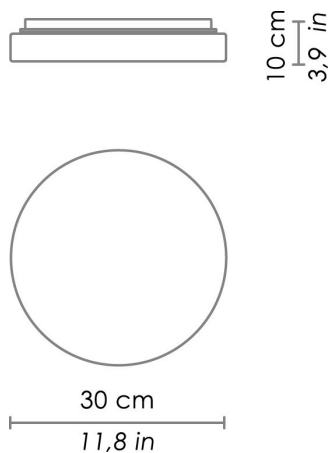

DRUM BAYONET

WALL

AI LIGHTS
LATTI

Wall-ceiling lamps with diffuser in mouth-blown, satin-finish opal triplex glass, and white painted metal frame. Twist-lock system for the glass component. The product is suitable for indoor use only.

Available on request:
LED 2700K – 4000K

CODE	COLOR
LD891003-	White

DIMENSIONS AND HOLES	
Dimensions	Ø 30 cm / Ø 11,8 in

ILLUMINOTECHNICAL SPECIFICATIONS	
Source	LED
Type	SMD
Power LED	10,5 W
Total Watt	12,5 W
Lumen LED board	1350 lm
Lumen lamp	1110 lm
Beam angle	130°
Colour temperature	3000 K
CRI	>90
Lamp life	minimo garantito 2 anni

ILLUMINOTECHNICAL SPECIFICATIONS	
Driver	included
Voltage	220-240 V
Frequency	50/60 Hz

PHYSICAL SPECIFICATIONS