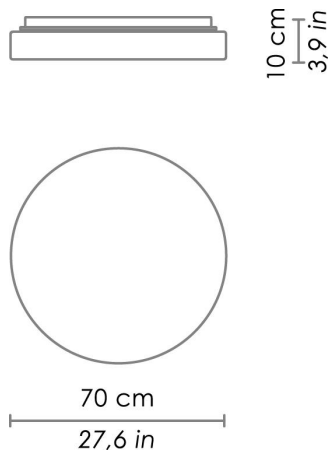

DRUM BAYONET

WALL

AI LIGHTS
LATTI

Wall-ceiling lamps with diffuser in mouth-blown, satin-finish opal triplex glass, and white painted metal frame. Twist-lock system for the glass component. The product is suitable for indoor use only.

Available on request:
LED 2700K – 4000K

CODE	COLOR
LD891303-	White

DIMENSIONS AND HOLES	
Dimensions	Ø 70 cm / Ø 27,6 in

ILLUMINOTECHNICAL SPECIFICATIONS	
Source	LED
Type	SMD
Power LED	67 W
Total Watt	70 W
Lumen LED board	7200 lm
Lumen lamp	5060 lm
Beam angle	120°
Colour temperature	3000 K
CRI	>80
Lamp life	minimum 2 years guaranteed

ILLUMINOTECHNICAL SPECIFICATIONS	
Driver	included
Voltage	220-240 V
Frequency	50 - 60 HZ

PHYSICAL SPECIFICATIONS