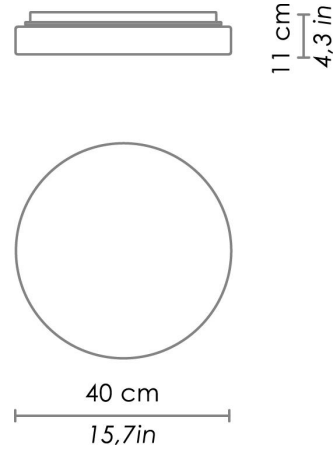

DRUM BAYONET

WALL

AI LIGHTS
LATTI

Wall-ceiling lamps with diffuser in mouth-blown, satin-finish opal triplex glass, and white painted metal frame. Twist-lock system for the glass component. The product is suitable for indoor use only.

Available on request:
LED 2700K – 4000K

CODE	COLOR
LD891103-	White

DIMENSIONS AND HOLES	
Dimensions	Ø 40 cm / Ø 15,7 in

ILLUMINOTECHNICAL SPECIFICATIONS	
Source	LED
Type	SMD
Power LED	17 W
Total Watt	18,5 W
Lumen LED board	2200 lm
Lumen lamp	1510 lm
Beam angle	130°
Colour temperature	3000 K
CRI	>90
Lamp life	minimum 2 years guaranteed

ILLUMINOTECHNICAL SPECIFICATIONS	
Driver	included
Voltage	220-240 V
Frequency	50/60 Hz

PHYSICAL SPECIFICATIONS