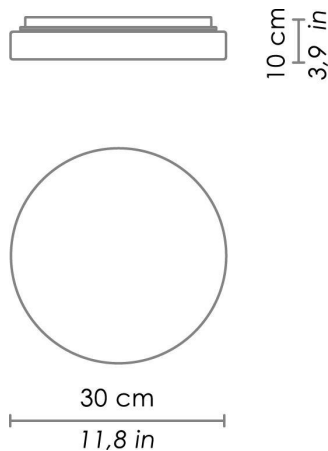

DRUM BAYONET

WALL

LED dimmable

IP20

AI LIGHTS
LATTI

Wall-ceiling lamps with diffuser in mouth-blown, satin-finish opal triplex glass, and white painted metal frame. Twist-lock system for the glass component. The product is suitable for indoor use only.

Available on request:

LED 2700K – 4000K

CODE COLOR

LD891013-

White

DIMENSIONS AND HOLES

Dimensions

Ø 30 cm / Ø 11,8 in

ILLUMINOTECHNICAL SPECIFICATIONS

Source	LED
Type	SMD
Power LED	10,5 W
Total Watt	12,5 W
Lumen LED board	1350 lm
Lumen lamp	1110 lm
Beam angle	130°
Colour temperature	3000 K
CRI	>90
Dimmer	TRIAC
Lamp life	minimo garantito 2 anni

ILLUMINOTECHNICAL SPECIFICATIONS

Driver	included
Voltage	220-240 V
Frequency	50/60 Hz