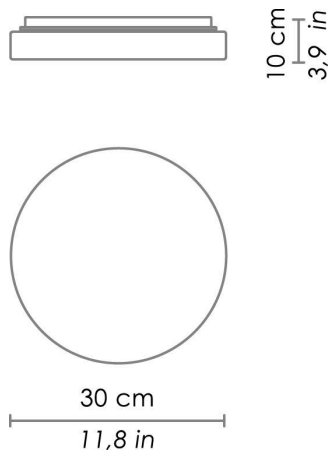

DRUM BAYONET

WALL

LED dimmable

IP20

AI LIGHTS
LATTI

Wall-ceiling lamps with diffuser in mouth-blown, satin-finish opal triplex glass, and white painted metal frame. Twist-lock system for the glass component. The product is suitable for indoor use only.

Available on request:
LED 2700K – 4000K

CODE COLOR

LD891023-

White

DIMENSIONS AND HOLES

Dimensions

Ø 30 cm / Ø 11,8 in

ILLUMINOTECHNICAL SPECIFICATIONS

Source	LED
Type	SMD
Power LED	10,5 W
Total Watt	12,5 W
Lumen LED board	1350 lm
Lumen lamp	1110 lm
Beam angle	130°
Colour temperature	3000 K
CRI	>90
Dimmer	DALI
Lamp life	minimo garantito 2 anni

ILLUMINOTECHNICAL SPECIFICATIONS

Driver	included
Voltage	220-240 V
Frequency	50/60 Hz