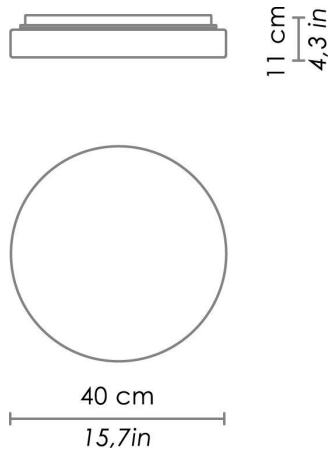

DRUM BAYONET

WALL

LED dimmable

IP20

AI LIGHTS
LATTI

Wall-ceiling lamps with diffuser in mouth-blown, satin-finish opal triplex glass, and white painted metal frame. Twist-lock system for the glass component. The product is suitable for indoor use only.

Available on request:
LED 2700K – 4000K

CODE	COLOR
LD891113-	White

DIMENSIONS AND HOLES	
Dimensions	Ø 40 cm / Ø 15,7 in

ILLUMINOTECHNICAL SPECIFICATIONS	
Source	LED
Type	SMD
Power LED	17 W
Total Watt	18,5 W
Lumen LED board	2200 lm
Lumen lamp	1510 lm
Beam angle	130°
Colour temperature	3000 K
CRI	>90
Dimmer	TRIAC
Lamp life	minimum 2 years guaranteed

ILLUMINOTECHNICAL SPECIFICATIONS	
Driver	included
Voltage	220-240 V
Frequency	50/60 Hz