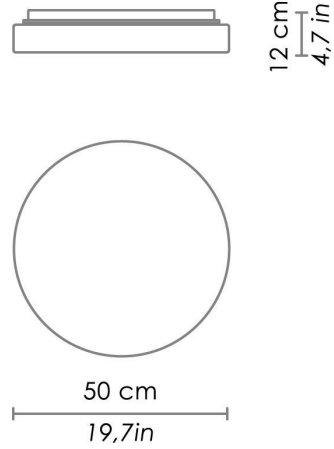

DRUM BAYONET

WALL

LED dimmable

IP20

AI LIGHTS
LATTI

Wall-ceiling lamps with diffuser in mouth-blown, satin-finish opal triplex glass, and white painted metal frame. Twist-lock system for the glass component. The product is suitable for indoor use only.

Available on request:
LED 2700K – 4000K

CODE	COLOR
LD891213-	White

DIMENSIONS AND HOLES

Dimensions $\varnothing$ 50 cm / $\varnothing$ 19,7 in

ILLUMINOTECHNICAL SPECIFICATIONS

Source	LED
Type	SMD
Power LED	27,5 W
Total Watt	29 W
Lumen LED board	3450 lm
Lumen lamp	2070 lm
Beam angle	120°
Colour temperature	3000 K
CRI	>90
Dimmer	TRIAC
Lamp life	minimum 2 years guaranteed

ILLUMINOTECHNICAL SPECIFICATIONS

Driver	included
Voltage	220-240 V
Frequency	50/60 Hz