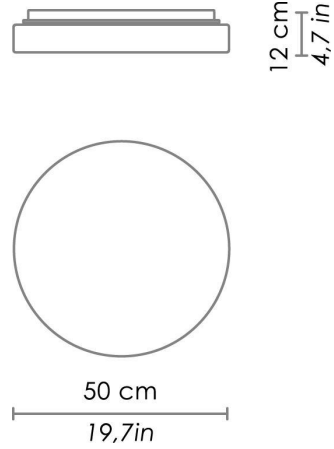

DRUM BAYONET

WALL

LED dimmable

IP20

AI LIGHTS
LATTI

Wall-ceiling lamps with diffuser in mouth-blown, satin-finish opal triplex glass, and white painted metal frame. Twist-lock system for the glass component. The product is suitable for indoor use only.

Available on request:
LED 2700K – 4000K

CODE	COLOR
LD891223-	White

DIMENSIONS AND HOLES

Dimensions $\varnothing$ 50 cm / $\varnothing$ 19,7 in

ILLUMINOTECHNICAL SPECIFICATIONS

Source	LED
Type	SMD
Power LED	27,5 W
Total Watt	29 W
Lumen LED board	3450 lm
Lumen lamp	2070 lm
Beam angle	120°
Colour temperature	3000 K
CRI	>90
Dimmer	DALI
Lamp life	minimum 2 years guaranteed

ILLUMINOTECHNICAL SPECIFICATIONS

Driver	included
Voltage	220-240 V
Frequency	50/60 Hz