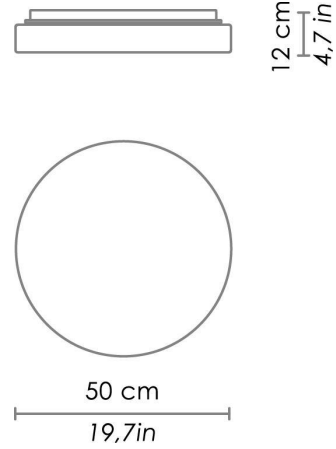

DRUM BAYONET

WALL

LED dimmable

IP20

AI LIGHTS
LATTI

Wall-ceiling lamps with diffuser in mouth-blown, satin-finish opal triplex glass, and white painted metal frame. Twist-lock system for the glass component. The product is suitable for indoor use only.

Available on request:
LED 2700K – 4000K

CODE	COLOR
LD891233-	White

DIMENSIONS AND HOLES	
Dimensions	Ø 50 cm / Ø 19,7 in

ILLUMINOTECHNICAL SPECIFICATIONS	
Source	LED
Type	SMD
Power LED	27,5 W
Total Watt	29 W
Lumen LED board	3450 lm
Lumen lamp	2070 lm
Beam angle	120°
Colour temperature	3000 K
CRI	>90
Dimmer	WI-FI
Lamp life	minimum 2 years guaranteed

ILLUMINOTECHNICAL SPECIFICATIONS	
Driver	included
Voltage	220-240 V
Frequency	50/60 Hz