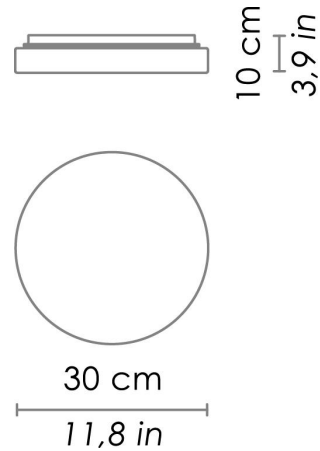

DRUM METAL

WALL

AI LIGHTS
LATTI

Lampade da parete-soffitto con diffusore in vetro triplex opale satinato soffiato a bocca, e struttura in policarbonato anti UV traslucido neutro resistente al cloro e bordato in metallo cromato o verniciato bianco opaco. Chiusura del vetro a baionetta. Il prodotto è adatto esclusivamente all'uso interno; il grado di protezione IP44 lo rende particolarmente indicato per piscine e ambienti umidi in genere.

Available on request:
LED 2700K – 4000K

CODE	COLOR
LD8701B3	White
LD8701C3	Chrome

DIMENSIONS AND HOLES

Dimensions $\varnothing$ 30 cm / $\varnothing$ 11,8 in

ILLUMINOTECHNICAL SPECIFICATIONS

Source	LED
Type	SMD
Power LED	10,5 W
Total Watt	12,5 W
Lumen LED board	1350 lm
Lumen lamp	1110 lm
Beam angle	130°
Colour temperature	3000 K
CRI	>90
Lamp life	minimum 2 years guaranteed

ILLUMINOTECHNICAL SPECIFICATIONS

Driver	included
Voltage	220-240 V
Frequency	50/60 Hz