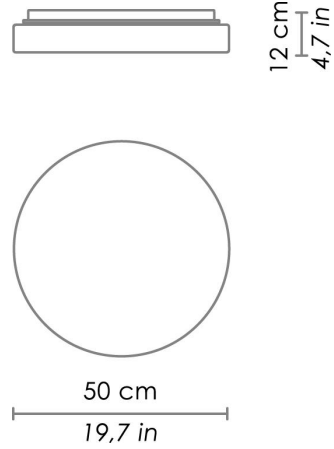

DRUM METAL

WALL

E27

IP44

AI LIGHTS
LATTI

Wall-ceiling lamps with diffuser in mouth-blown, satin-finish opal triplex glass; chlorine-resistant, anti-UV, neutral translucent polycarbonate frame, with chrome or matt white painted metal parts. Twist-lock coupling system for the glass component. The product is suitable for indoor use only. The IP44 rating makes it ideal for use in swimming pools and humid environments in general.

CODE COLOR

LL8761B	White	
LL8761C	Chrome	

DIMENSIONS AND HOLES

Dimensions $\varnothing$ 50 cm / $\varnothing$ 19.7 in

ILLUMINOTECHNICAL SPECIFICATIONS

Source	E27
Total Watt	3 x 42 HS
Lamp life	minimum 2 years guaranteed

ILLUMINOTECHNICAL SPECIFICATIONS

Driver	not included
Voltage	220-240 V
Frequency	50/60 Hz

PHYSICAL SPECIFICATIONS

We reserve the right to change the specifications of our product. For the latest information on the product visit www.zafferanoitalia.com