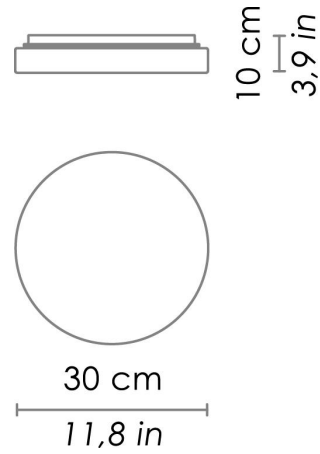

DRUM METAL

WALL

E27

IP44

AI LIGHTS
LATTI

Wall-ceiling lamps with diffuser in mouth-blown, satin-finish opal triplex glass; chlorine-resistant, anti-UV, neutral translucent polycarbonate frame, with chrome or matt white painted metal parts. Twist-lock coupling system for the glass component. The product is suitable for indoor use only. The IP44 rating makes it ideal for use in swimming pools and humid environments in general.

CODE COLOR

LL8701B	White	
LL8701C	Chrome	

DIMENSIONS AND HOLES

Dimensions $\varnothing$ 30 cm / $\varnothing$ 11,8 in

ILLUMINOTECHNICAL SPECIFICATIONS

Source	E27
Total Watt	1 x 42 HS
Lamp life	minimum 2 years guaranteed

ILLUMINOTECHNICAL SPECIFICATIONS

Driver	not included
Voltage	220-240 V
Frequency	50/60 Hz

PHYSICAL SPECIFICATIONS

We reserve the right to change the specifications of our product. For the latest information on the product visit www.zafferanoitalia.com