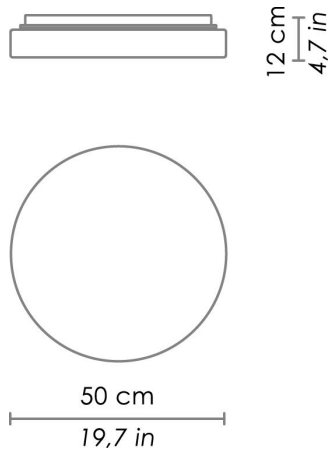

DRUM METAL

WALL

AI LIGHTS
LATTI

Wall-ceiling lamps with diffuser in mouth-blown, satin-finish opal triplex glass; chlorine-resistant, anti-UV, neutral translucent polycarbonate frame, with chrome or matt white painted metal parts. Twist-lock coupling system for the glass component. The product is suitable for indoor use only. The IP44 rating makes it ideal for use in swimming pools and humid environments in general.

Available on request:
LED 2700K – 4000K

CODE	COLOR
LD8761B3	White
LD8761C3	Chrome

DIMENSIONS AND HOLES

Dimensions $\varnothing$ 50 cm / $\varnothing$ 19.7 in

ILLUMINOTECHNICAL SPECIFICATIONS

Source	LED
Type	SMD
Power LED	27,5 W
Total Watt	29 W
Lumen LED board	3450 lm
Lumen lamp	2070 lm
Beam angle	130°
Colour temperature	3000 K
CRI	>90
Lamp life	minimum 2 years guaranteed

ILLUMINOTECHNICAL SPECIFICATIONS

Driver	included
Voltage	220-240 V
Frequency	50/60 Hz