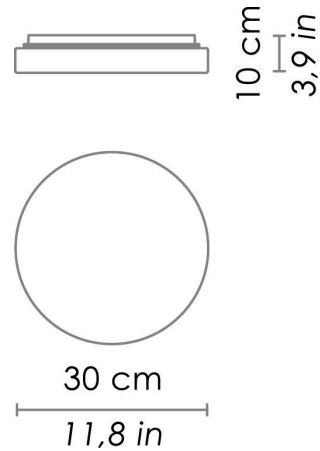

DRUM METAL

WALL

LED dimmable

IP44

AI LIGHTS
LATTI

Lampade da parete-soffitto con diffusore in vetro triplex opale satinato soffiato a bocca, e struttura in policarbonato anti UV traslucido neutro resistente al cloro e bordato in metallo cromato o verniciato bianco opaco. Chiusura del vetro a baionetta. Il prodotto è adatto esclusivamente all'uso interno; il grado di protezione IP44 lo rende particolarmente indicato per piscine e ambienti umidi in genere.

Available on request:
LED 2700K – 4000K

CODE COLOR

LD870123B3

White

LD870123C3

Chrome

DIMENSIONS AND HOLES

Dimensions

Ø 30 cm / Ø 11,8 in

ILLUMINOTECHNICAL SPECIFICATIONS

Source	LED
Type	SMD
Power LED	10,5 W
Total Watt	12,5 W
Lumen LED board	1350 lm
Lumen lamp	1110 lm
Beam angle	130°
Colour temperature	3000 K
CRI	>90
Dimmer	DALI
Lamp life	minimum 2 years guaranteed

ILLUMINOTECHNICAL SPECIFICATIONS

Driver	included
Voltage	220-240 V