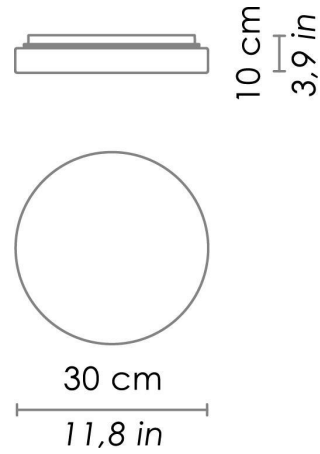

DRUM METAL

WALL

LED dimmable

IP44

AI LIGHTS
LATTI

Lampade da parete-soffitto con diffusore in vetro triplex opale satinato soffiato a bocca, e struttura in policarbonato anti UV traslucido neutro resistente al cloro e bordato in metallo cromato o verniciato bianco opaco. Chiusura del vetro a baionetta. Il prodotto è adatto esclusivamente all'uso interno; il grado di protezione IP44 lo rende particolarmente indicato per piscine e ambienti umidi in genere.

Available on request:
LED 2700K – 4000K

CODE COLOR

LD870133B3

White

LD870133C3

Chrome

DIMENSIONS AND HOLES

Dimensions

Ø 30 cm / Ø 11,8 in

ILLUMINOTECHNICAL SPECIFICATIONS

Source	LED
Type	SMD
Power LED	10,5 W
Total Watt	12,5 W
Lumen LED board	1350 lm
Lumen lamp	1110 lm
Beam angle	130°
Colour temperature	3000 K
CRI	>90
Dimmer	WI-FI
Lamp life	minimum 2 years guaranteed

ILLUMINOTECHNICAL SPECIFICATIONS

Driver	included
Voltage	220-240 V