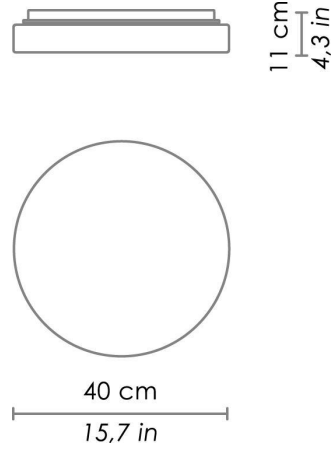

DRUM METAL

WALL

LED dimmable

IP44

AI LIGHTS
LATTI

Wall-ceiling lamps with diffuser in mouth-blown, satin-finish opal triplex glass; chlorine-resistant, anti-UV, neutral translucent polycarbonate frame, with chrome or matt white painted metal parts. Twist-lock coupling system for the glass component. The product is suitable for indoor use only. The IP44 rating makes it ideal for use in swimming pools and humid environments in general.

Available on request:
LED 2700K – 4000K

CODE COLOR

LD873113B3

White

LD873113C3

Chrome

DIMENSIONS AND HOLES

Dimensions

Ø 40 cm / Ø 15.7 in

ILLUMINOTECHNICAL SPECIFICATIONS

Source	LED
Type	SMD
Power LED	17 W
Total Watt	18,5 W
Lumen LED board	2200 lm
Lumen lamp	1510 lm
Beam angle	130°
Colour temperature	3000 K
CRI	>90
Dimmer	TRIAC
Lamp life	minimum 2 years guaranteed

ILLUMINOTECHNICAL SPECIFICATIONS

Driver	included
Voltage	220-240 V