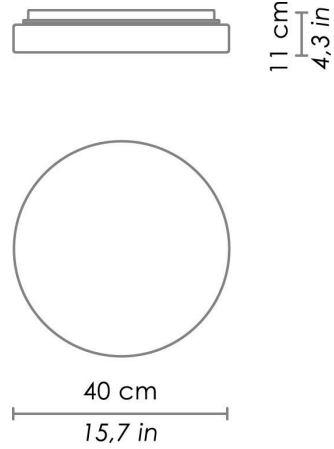

DRUM METAL

WALL

LED dimmable

IP44

AI LIGHTS
LATTI

Wall-ceiling lamps with diffuser in mouth-blown, satin-finish opal triplex glass; chlorine-resistant, anti-UV, neutral translucent polycarbonate frame, with chrome or matt white painted metal parts. Twist-lock coupling system for the glass component. The product is suitable for indoor use only. The IP44 rating makes it ideal for use in swimming pools and humid environments in general.

Available on request:
LED 2700K – 4000K

CODE	COLOR
LD873123B3	White
LD873123C3	Chrome

DIMENSIONS AND HOLES

Dimensions $\varnothing$ 40 cm / $\varnothing$ 15.7 in

ILLUMINOTECHNICAL SPECIFICATIONS

Source	LED
Type	SMD
Power LED	17 W
Total Watt	18,5 W
Lumen LED board	2200 lm
Lumen lamp	1510 lm
Beam angle	130°
Colour temperature	3000 K
CRI	>90
Dimmer	DALI
Lamp life	minimum 2 years guaranteed

ILLUMINOTECHNICAL SPECIFICATIONS

Driver	included
Voltage	220-240 V