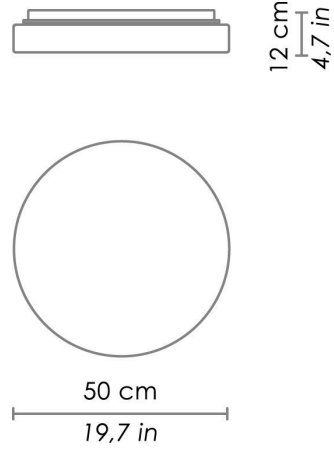

DRUM METAL

WALL

LED dimmable

IP44

AI LIGHTS
LATTI

Wall-ceiling lamps with diffuser in mouth-blown, satin-finish opal triplex glass; chlorine-resistant, anti-UV, neutral translucent polycarbonate frame, with chrome or matt white painted metal parts. Twist-lock coupling system for the glass component. The product is suitable for indoor use only. The IP44 rating makes it ideal for use in swimming pools and humid environments in general.

Available on request:
LED 2700K – 4000K

CODE	COLOR
LD876113B3	White
LD876113C3	Chrome

DIMENSIONS AND HOLES

Dimensions $\varnothing$ 50 cm / $\varnothing$ 19.7 in

ILLUMINOTECHNICAL SPECIFICATIONS

Source	LED
Type	SMD
Power LED	27,5 W
Total Watt	29 W
Lumen LED board	3450 lm
Lumen lamp	2070 lm
Beam angle	130°
Colour temperature	3000 K
CRI	>90
Dimmer	TRIAC
Lamp life	minimum 2 years guaranteed

ILLUMINOTECHNICAL SPECIFICATIONS

Driver	included
Voltage	220-240 V