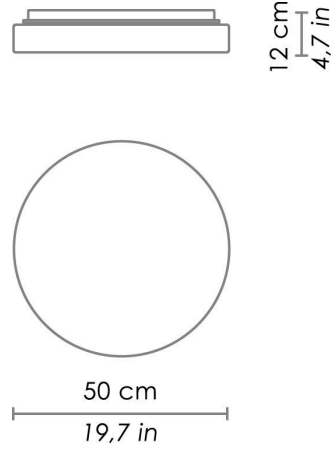

DRUM METAL

WALL

LED dimmable

IP44

AI LIGHTS
LATTI

Wall-ceiling lamps with diffuser in mouth-blown, satin-finish opal triplex glass; chlorine-resistant, anti-UV, neutral translucent polycarbonate frame, with chrome or matt white painted metal parts. Twist-lock coupling system for the glass component. The product is suitable for indoor use only. The IP44 rating makes it ideal for use in swimming pools and humid environments in general.

Available on request:
LED 2700K – 4000K

CODE	COLOR
LD876133B3	White
LD876133C3	Chrome

DIMENSIONS AND HOLES

Dimensions $\varnothing$ 50 cm / $\varnothing$ 19.7 in

ILLUMINOTECHNICAL SPECIFICATIONS

Source	LED
Type	SMD
Power LED	27,5 W
Total Watt	29 W
Lumen LED board	3450 lm
Lumen lamp	2070 lm
Beam angle	130°
Colour temperature	3000 K
CRI	>90
Dimmer	WI-FI
Lamp life	minimum 2 years guaranteed

ILLUMINOTECHNICAL SPECIFICATIONS

Driver	included
Voltage	220-240 V