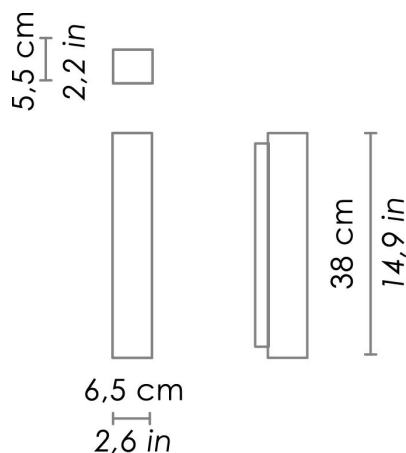

STICK 6555

WALL

LED dimmable

IP20

AI LIGHTS
LATTI

Wall lamps with diffuser in mouth-blown, satin-finish opal triplex glass; matt white painted metal frame. The collection is suitable for indoor use only.

CODE COLOR

LD6501B3

White

DIMENSIONS AND HOLES

Dimensions

38 - 9 cm / 14,9 - 3,5 in

ILLUMINOTECHNICAL SPECIFICATIONS

Source	LED
Type	SMD
Power LED	12,6 W
Total Watt	14,4 W
Lumen LED board	1386 lm
Lumen lamp	1738 lm
Beam angle	160°
Colour temperature	3000 K
CRI	>90
Dimmer	TRIAC
Lamp life	minimum 2 years guaranteed

ILLUMINOTECHNICAL SPECIFICATIONS

Driver	included
Voltage	220-240 V
Frequency	50/60 Hz

PHYSICAL SPECIFICATIONS