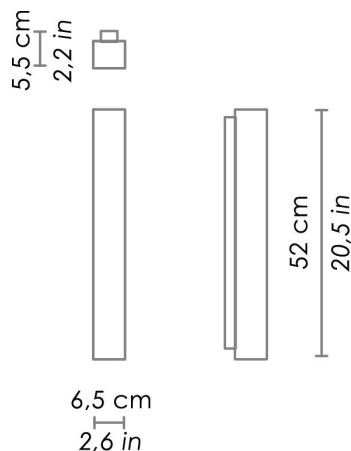

STICK 6555

WALL

LED dimmable

IP20

AI LIGHTS
LATTI

Wall lamps with diffuser in mouth-blown, satin-finish opal triplex glass; matt white painted metal frame. The collection is suitable for indoor use only.

CODE COLOR

LD6502B3

White

DIMENSIONS AND HOLES

Dimensions

52 - 9 cm / 20,5 - 3,5 in

ILLUMINOTECHNICAL SPECIFICATIONS

Source	LED
Type	SMD
Power LED	15,8 W
Total Watt	18 W
Lumen LED board	1738 lm
Lumen lamp	1217 lm
Beam angle	160°
Colour temperature	3000 K
CRI	>90
Dimmer	TRIAC
Lamp life	minimum 2 years guaranteed

ILLUMINOTECHNICAL SPECIFICATIONS

Driver	included
Voltage	220-240 V
Frequency	50/60 Hz

PHYSICAL SPECIFICATIONS