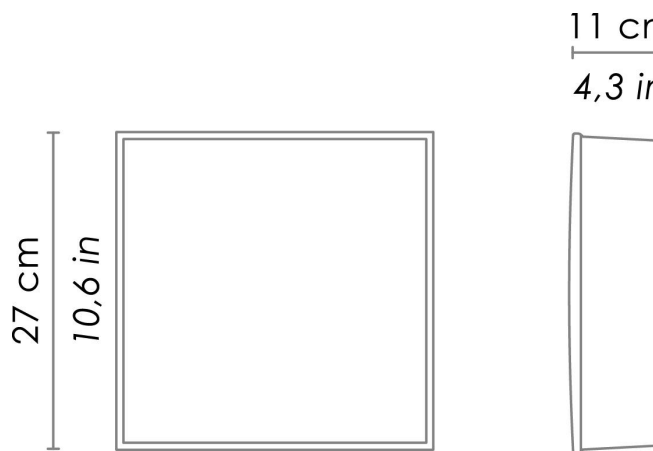

AI LIGHTS LATI

COLLECTION

BOX QUADRATA

CEILING

BOX QUADRATA

CEILING

AI LIGHTS
LATTI

Wall-ceiling lamp with diffuser in satin-finish extra clear glass and a chlorine-resistant, anti-UV, neutral translucent polycarbonate frame, with inox steel details, available in various colours: transparent, red, orange, blue, green or yellow. The product is suitable for indoor use only.

Available on request:
LED 2700K – 4000K

CODE	COLOR
LD8461AR3	Orange
LD8461BL3	Blue
LD8461GI3	Yellow
LD8461NE3	Transparent
LD8461RO3	Red
LD8461VE3	Green

DIMENSIONS AND HOLES

Dimensions 27 - 27 cm / 10,6 - 10,6 in

ILLUMINOTECHNICAL SPECIFICATIONS

Source	LED
Type	SMD
Power LED	17 W
Total Watt	18,5 W
Lumen LED board	2200 lm
Lumen lamp	1510 lm
Beam angle	120°
Colour temperature	3000 K
CRI	>90
Lamp life	minimum 2 years guaranteed