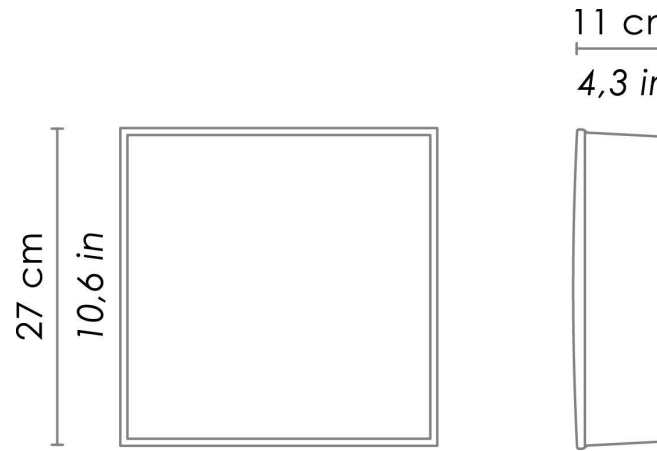

BOX QUADRATA

CEILING

LED dimmable

IP43

AI LIGHTS
LATTI

Wall-ceiling lamp with diffuser in satin-finish extra clear glass and a chlorine-resistant, anti-UV, neutral translucent polycarbonate frame, with inox steel details, available in various colours: transparent, red, orange, blue, green or yellow. The product is suitable for indoor use only.

Available on request:
LED 2700K – 4000K

CODE COLOR

LD8471AR3	Orange	
LD8471BL3	Blue	
LD8471GI3	Yellow	
LD8471NE3	Transparent	
LD8471RO3	Red	
LD8471VE3	Green	

DIMENSIONS AND HOLES

Dimensions 27 - 27 cm / 10,6 - 10,6 in

ILLUMINOTECHNICAL SPECIFICATIONS

Source	LED
Type	SMD
Power LED	17 W
Total Watt	18,5 W
Lumen LED board	2200 lm
Lumen lamp	1510 lm
Beam angle	120°
Colour temperature	3000 K
CRI	>90
Dimmer	TRIAC
Lamp life	minimum 2 years guaranteed