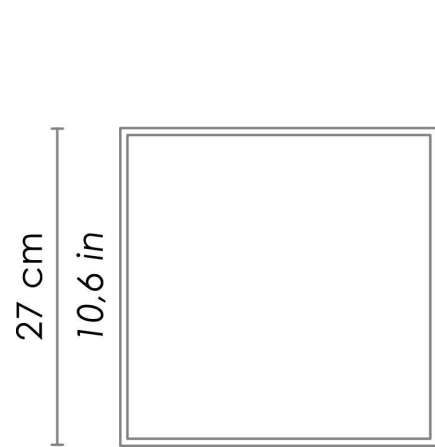

# BOX QUADRATA

CEILING

LED dimmable

IP43

AI LIGHTS  
LATTI

11 cm  
4,3 in

Wall-ceiling lamp with diffuser in satin-finish extra clear glass and a chlorine-resistant, anti-UV, neutral translucent polycarbonate frame, with inox steel details, available in various colours: transparent, red, orange, blue, green or yellow. The product is suitable for indoor use only.

## DIMENSIONS AND HOLES

Dimensions 27 - 27 cm / 10,6 - 10,6 in

## ILLUMINOTECHNICAL SPECIFICATIONS

Source	LED
Type	SMD
Power LED	17 W
Total Watt	18,5 W
Lumen LED board	2200 lm
Lumen lamp	1510 lm
Beam angle	120°
Colour temperature	3000 K
CRI	>90
Dimmer	DALI
Lamp life	minimum 2 years guaranteed