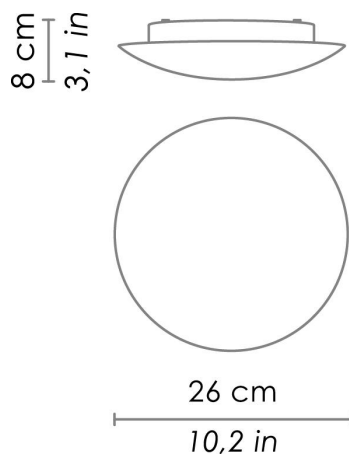

AI LIGHTS
LATTI

A collection of wall and ceiling lamps in gloss finish triplex opal blown glass, with special crystal glass edge detail. White painted metal parts.

| CODE | COLOR |
|----------------------------------|---|
| LL9100- | White  |
| DIMENSIONS AND HOLES | |
| Dimensions | Ø 26 cm / Ø 10,2 in |
| ILLUMINOTECHNICAL SPECIFICATIONS | |
| Source | E27 |
| Total Watt | 1 x 42 HS |
| Lamp life | minimum 3 years guaranteed |
| ILLUMINOTECHNICAL SPECIFICATIONS | |
| Driver | included |
| Voltage | 220-240 V |
| Frequency | 50 - 60 HZ |
| PHYSICAL SPECIFICATIONS | |
| Thermal dissipation | passive |