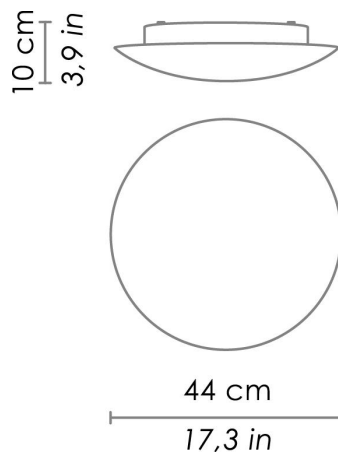

A collection of wall and ceiling lamps in gloss finish triplex opal blown glass, with special crystal glass edge detail. White painted metal parts.

CODE COLOR

LL9130-

White

DIMENSIONS AND HOLES

Dimensions

Ø 44 cm / Ø 17,3 in