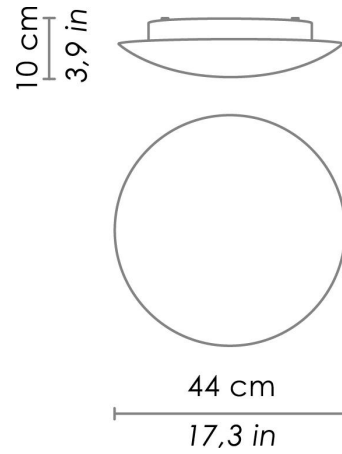

CLARA

CEILING

LED dimmable

IP20

AI LIGHTS
LATTI

A collection of wall and ceiling lamps in gloss finish triplex opal blown glass, with special crystal glass edge detail. White painted metal parts.

LED 2700K - 4000K

CODE COLOR

LD913503-

White

DIMENSIONS AND HOLES

Dimensions

Ø 44 cm / Ø 17,3 in

ILLUMINOTECHNICAL SPECIFICATIONS

Source	LED
Type	SMD
Total Watt	0 - 25 W
Lumen LED board	0 - 2117 lm
Colour temperature	3000 K
CRI	>80
Dimmer	1/10 V regolabile con potenziometro
Lamp life	minimum 3 years guaranteed

ILLUMINOTECHNICAL SPECIFICATIONS

Driver	included
Voltage	220-240 V
Frequency	50 - 60 HZ

PHYSICAL SPECIFICATIONS

Thermal dissipation	passive