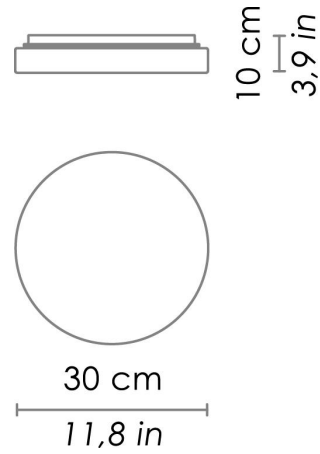

DRUM METAL

CEILING

E27

IP44

AI LIGHTS
LATTI

Wall-ceiling lamps with diffuser in mouth-blown, satin-finish opal triplex glass; chlorine-resistant, anti-UV, neutral translucent polycarbonate frame, with chrome or matt white painted metal parts. Twist-lock coupling system for the glass component. The product is suitable for indoor use only. The IP44 rating makes it ideal for use in swimming pools and humid environments in general.

Available on request:
LED 2700K – 4000K

CODE	COLOR
LL8701B	White
LL8701C	Chrome

DIMENSIONS AND HOLES

Dimensions $\varnothing$ 30 cm / $\varnothing$ 11,8 in

ILLUMINOTECHNICAL SPECIFICATIONS

Source	E27
Type	Bulb E27
Total Watt	1 x 42 HS
Lamp life	minimum 2 years guaranteed

ILLUMINOTECHNICAL SPECIFICATIONS

Driver	not included
Voltage	220-240 V
Frequency	50/60 Hz

PHYSICAL SPECIFICATIONS

Thermal dissipation	passive