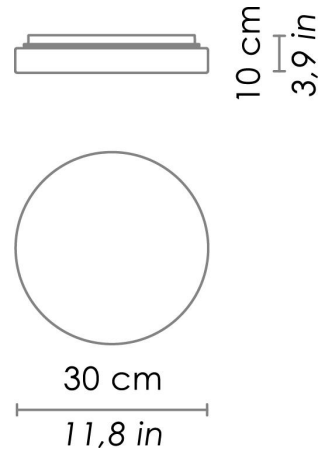

DRUM METAL

CEILING

AI LIGHTS
LATTI

Wall-ceiling lamps with diffuser in mouth-blown, satin-finish opal triplex glass; chlorine-resistant, anti-UV, neutral translucent polycarbonate frame, with chrome or matt white painted metal parts. Twist-lock coupling system for the glass component. The product is suitable for indoor use only. The IP44 rating makes it ideal for use in swimming pools and humid environments in general.

Available on request:
LED 2700K – 4000K

CODE	COLOR
LD8701B3	White
LD8701C3	Chrome

DIMENSIONS AND HOLES

Dimensions $\varnothing$ 30 cm / $\varnothing$ 11,8 in

ILLUMINOTECHNICAL SPECIFICATIONS

Source	LED
Type	SMD
Power LED	10,5 W
Total Watt	12,5 W
Lumen LED board	1350 lm
Lumen lamp	1110 lm
Beam angle	130°
Colour temperature	3000 K
CRI	>90
Lamp life	minimum 2 years guaranteed

ILLUMINOTECHNICAL SPECIFICATIONS

Driver	included
Voltage	220-240 V
Frequency	50/60 Hz