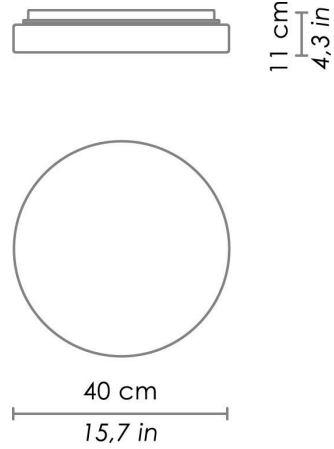

DRUM METAL

CEILING

E27

IP44

AI LIGHTS
LATTI

Wall-ceiling lamps with diffuser in mouth-blown, satin-finish opal triplex glass; chlorine-resistant, anti-UV, neutral translucent polycarbonate frame, with chrome or matt white painted metal parts. Twist-lock coupling system for the glass component. The product is suitable for indoor use only. The IP44 rating makes it ideal for use in swimming pools and humid environments in general.

Available on request:
LED 2700K – 4000K

CODE	COLOR
LL8731B	White
LL8731C	Chrome

DIMENSIONS AND HOLES

Dimensions $\varnothing$ 40 cm / $\varnothing$ 15.7 in

ILLUMINOTECHNICAL SPECIFICATIONS

Source	E27
Type	Bulb E27
Total Watt	2 x 42 HS
Lamp life	minimum 2 years guaranteed

ILLUMINOTECHNICAL SPECIFICATIONS

Driver	not included
Voltage	220-240 V
Frequency	50/60 Hz

PHYSICAL SPECIFICATIONS

Thermal dissipation	passive