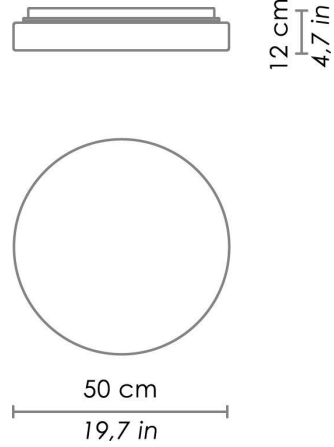

DRUM METAL

CEILING

E27

IP44

AI LIGHTS
LATTI

Wall-ceiling lamps with diffuser in mouth-blown, satin-finish opal triplex glass; chlorine-resistant, anti-UV, neutral translucent polycarbonate frame, with chrome or matt white painted metal parts. Twist-lock coupling system for the glass component. The product is suitable for indoor use only. The IP44 rating makes it ideal for use in swimming pools and humid environments in general.

Available on request:
LED 2700K – 4000K

CODE	COLOR
LL8761B	White
LL8761C	Chrome

DIMENSIONS AND HOLES

Dimensions $\varnothing$ 50 cm / $\varnothing$ 19.7 in

ILLUMINOTECHNICAL SPECIFICATIONS

Source	E27
Type	Bulb E27
Total Watt	3 x 42 HS
Lamp life	minimum 2 years guaranteed

ILLUMINOTECHNICAL SPECIFICATIONS

Driver	not included
Voltage	220-240 V
Frequency	50/60 Hz

PHYSICAL SPECIFICATIONS

Thermal dissipation	passive