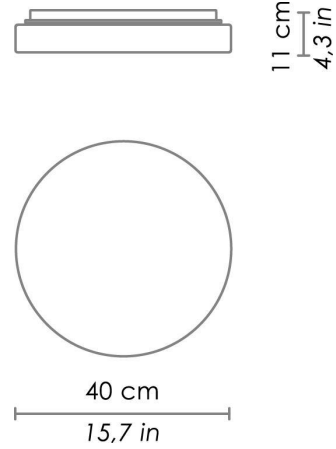

DRUM METAL

CEILING

AI LIGHTS
LATTI

Wall-ceiling lamps with diffuser in mouth-blown, satin-finish opal triplex glass; chlorine-resistant, anti-UV, neutral translucent polycarbonate frame, with chrome or matt white painted metal parts. Twist-lock coupling system for the glass component. The product is suitable for indoor use only. The IP44 rating makes it ideal for use in swimming pools and humid environments in general.

Available on request:
LED 2700K – 4000K

CODE	COLOR
LD8731B3	White
LD8731C3	Chrome

DIMENSIONS AND HOLES

Dimensions $\varnothing$ 40 cm / $\varnothing$ 15.7 in

ILLUMINOTECHNICAL SPECIFICATIONS

Source	LED
Type	SMD
Power LED	17 W
Total Watt	18,5 W
Lumen LED board	2200 lm
Lumen lamp	1510 lm
Beam angle	130°
Colour temperature	3000 K
CRI	>90
Lamp life	minimum 2 years guaranteed

ILLUMINOTECHNICAL SPECIFICATIONS

Driver	included
Voltage	220-240 V
Frequency	50/60 Hz