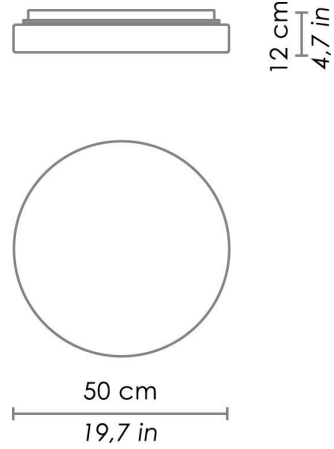

DRUM METAL

CEILING

AI LIGHTS
LATTI

Wall-ceiling lamps with diffuser in mouth-blown, satin-finish opal triplex glass; chlorine-resistant, anti-UV, neutral translucent polycarbonate frame, with chrome or matt white painted metal parts. Twist-lock coupling system for the glass component. The product is suitable for indoor use only. The IP44 rating makes it ideal for use in swimming pools and humid environments in general.

Available on request:
LED 2700K – 4000K

CODE	COLOR
LD8761B3	White
LD8761C3	Chrome

DIMENSIONS AND HOLES

Dimensions $\varnothing$ 50 cm / $\varnothing$ 19.7 in

ILLUMINOTECHNICAL SPECIFICATIONS

Source	LED
Type	SMD
Power LED	27,5 W
Total Watt	29 W
Lumen LED board	3450 lm
Lumen lamp	2070 lm
Beam angle	130°
Colour temperature	3000 K
CRI	>90
Lamp life	minimum 2 years guaranteed

ILLUMINOTECHNICAL SPECIFICATIONS

Driver	included
Voltage	220-240 V
Frequency	50/60 Hz