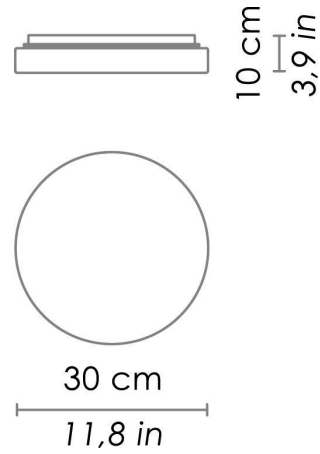

DRUM METAL

CEILING

LED dimmable

IP44

AI LIGHTS
LATTI

Wall-ceiling lamps with diffuser in mouth-blown, satin-finish opal triplex glass; chlorine-resistant, anti-UV, neutral translucent polycarbonate frame, with chrome or matt white painted metal parts. Twist-lock coupling system for the glass component. The product is suitable for indoor use only. The IP44 rating makes it ideal for use in swimming pools and humid environments in general.

Available on request:
LED 2700K – 4000K

CODE	COLOR
LD870113B3	White
LD870113C3	Chrome

DIMENSIONS AND HOLES

Dimensions $\varnothing$ 30 cm / $\varnothing$ 11,8 in

ILLUMINOTECHNICAL SPECIFICATIONS

Source	LED
Type	SMD
Power LED	10,5 W
Total Watt	12,5 W
Lumen LED board	1350 lm
Lumen lamp	1110 lm
Beam angle	130°
Colour temperature	3000 K
CRI	>90
Dimmer	TRIAC
Lamp life	minimum 2 years guaranteed

ILLUMINOTECHNICAL SPECIFICATIONS

Driver	included
Voltage	220-240 V