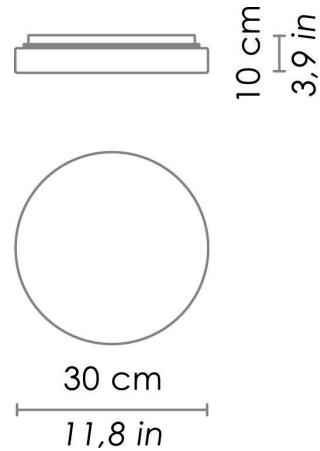

DRUM METAL

CEILING

LED dimmable

IP44

AI LIGHTS
LATTI

Wall-ceiling lamps with diffuser in mouth-blown, satin-finish opal triplex glass; chlorine-resistant, anti-UV, neutral translucent polycarbonate frame, with chrome or matt white painted metal parts. Twist-lock coupling system for the glass component. The product is suitable for indoor use only. The IP44 rating makes it ideal for use in swimming pools and humid environments in general.

Available on request:
LED 2700K – 4000K

CODE	COLOR
LD870123B3	White
LD870123C3	Chrome

DIMENSIONS AND HOLES

Dimensions $\varnothing$ 30 cm / $\varnothing$ 11,8 in

ILLUMINOTECHNICAL SPECIFICATIONS

Source	LED
Type	SMD
Power LED	10,5 W
Total Watt	12,5 W
Lumen LED board	1350 lm
Lumen lamp	1110 lm
Beam angle	130°
Colour temperature	3000 K
CRI	>90
Dimmer	DALI
Lamp life	minimum 2 years guaranteed

ILLUMINOTECHNICAL SPECIFICATIONS

Driver	included
Voltage	220-240 V